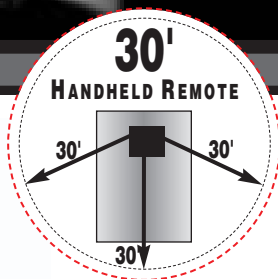

The Racer's Choice

MADE IN U.S.A.

S SERIES

10th Anniversary

STM SUPERWINCH

S5000
5,000 lb./2268 kg
P/N 1450200

S4000
4,000 lb./1814 kg
P/N 1440200

S3000
3,000 lb./1361 kg
P/N 1430200