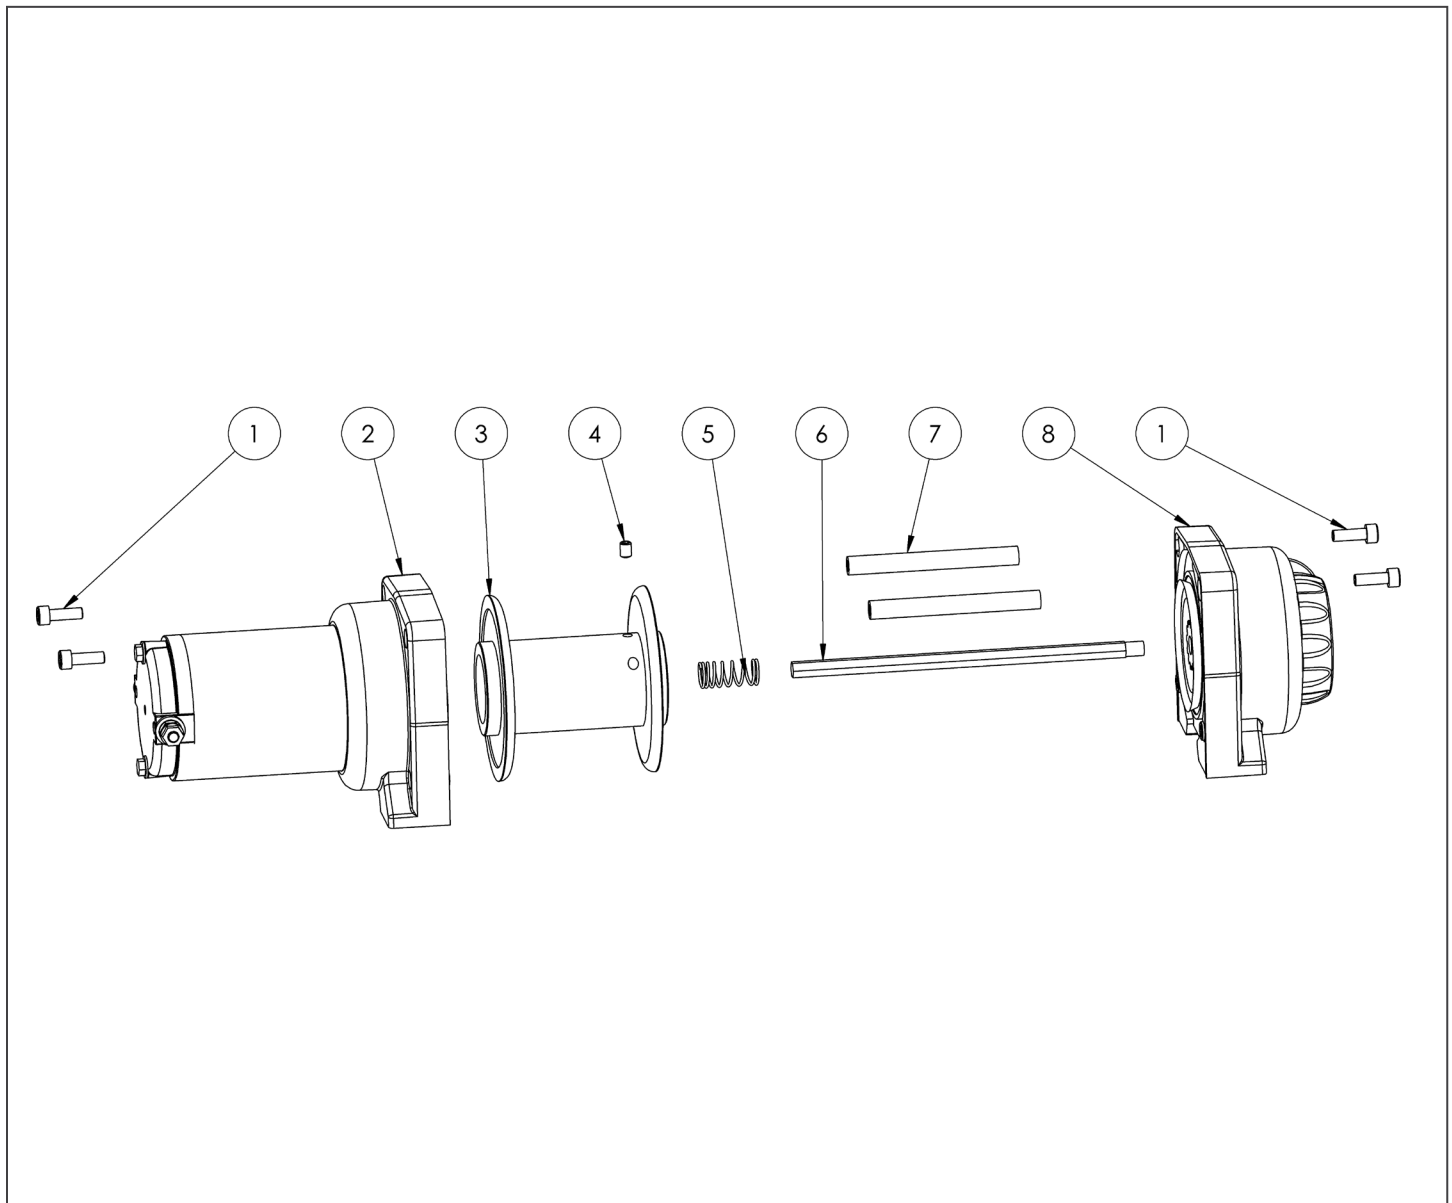

WINCH2GO SERIES SERVICE PARTS

		WINCH2GO	WINCH2GO SR
CONTENTS	DESCRIPTION	PART NUMBER	
Not Shown	Cables	90-42763	90-42763
Not Shown	Contactor	87-12893	87-12893
Not Shown	Circuit Breaker	87-14541	87-14541
Not Shown	Handlebar Switch	N/A	N/A
Not Shown	Hawse Fairlead	N/A	N/A
9(2pcs), 10(2pcs), 11(2pcs), 12(2pcs), 13(2pcs), 14(2pcs), 15(2pcs), 16, 17, 18, 19, 20(2pcs), 21, 22, 23, 24(2pcs), 25(2pcs), 26, 27(2pcs), 28, 29(2pcs), 30, 31, 32, 33, 34, 35(2pcs), 36	Motor Assembly (Includes brack)	87-24078	87-24078
Not Shown	Roller Fairlead	N/A	N/A
Not Shown	Remote Socket Assembly	90-42764	90-42764
4, 7(2pcs), 9(2pcs), 14(2pcs), 17, 21, 22(2pcs), 23(2pcs), 27(2pcs), 36(2pcs), 41	Small Parts Kit	90-42762	90-42762
Not Shown	Synthetic Winch Rope	N/A	87-42613
Not Shown	Wired Remote Control	87-12895	87-12895
Not Shown	Wire Winch Rope	87-42611	N/A

ITEM NO.	PART NUMBER	DESCRIPTION	QTY.
1	1140222-1-24-4	Screw, Socket Head M6-1.0 X 10mm	4
2	N/A	Motor End Assembly	1
3	1140222-1-24-2	Drum	1
4	1125260-1-9	Set Screw, M6-1.0 X 8mm	1
5	1140222-1-24-7	Spring, Clutch	1
6	1140222-1-24-61	Drive Shaft	1
7	1140222-1-24-3	Tie Bar	2
8	N/A	Gearbox End Assembly	1

ITEM NO.	PART NUMBER	DESCRIPTION	QTY.
22	1140222-1-24-24	O-Ring, Drum Support	1
23	1140222-1-24-10	Drum Seal	1
29	1140222-1-10	Square Nut, M8-1.25	2
34	1140222-1-24-13	Cover Plate	1
35	1140222-1-24-14	Screw, Socket Head M6-1.0 X 10mm	2
36	1140222-1-24-9	Drum Bearing	1
37	N/A	3rd Stage Planetary Assembly	1
38	N/A	2nd Stage Planetary Assembly	1
39	N/A	Gearbox	1
40	1140222-1-24-54	Clutch Handle	1
41	1140222-1-24-59	Bushing, Gearbox	1
42	1140222-1-24-56	Clutch Mechanism	1