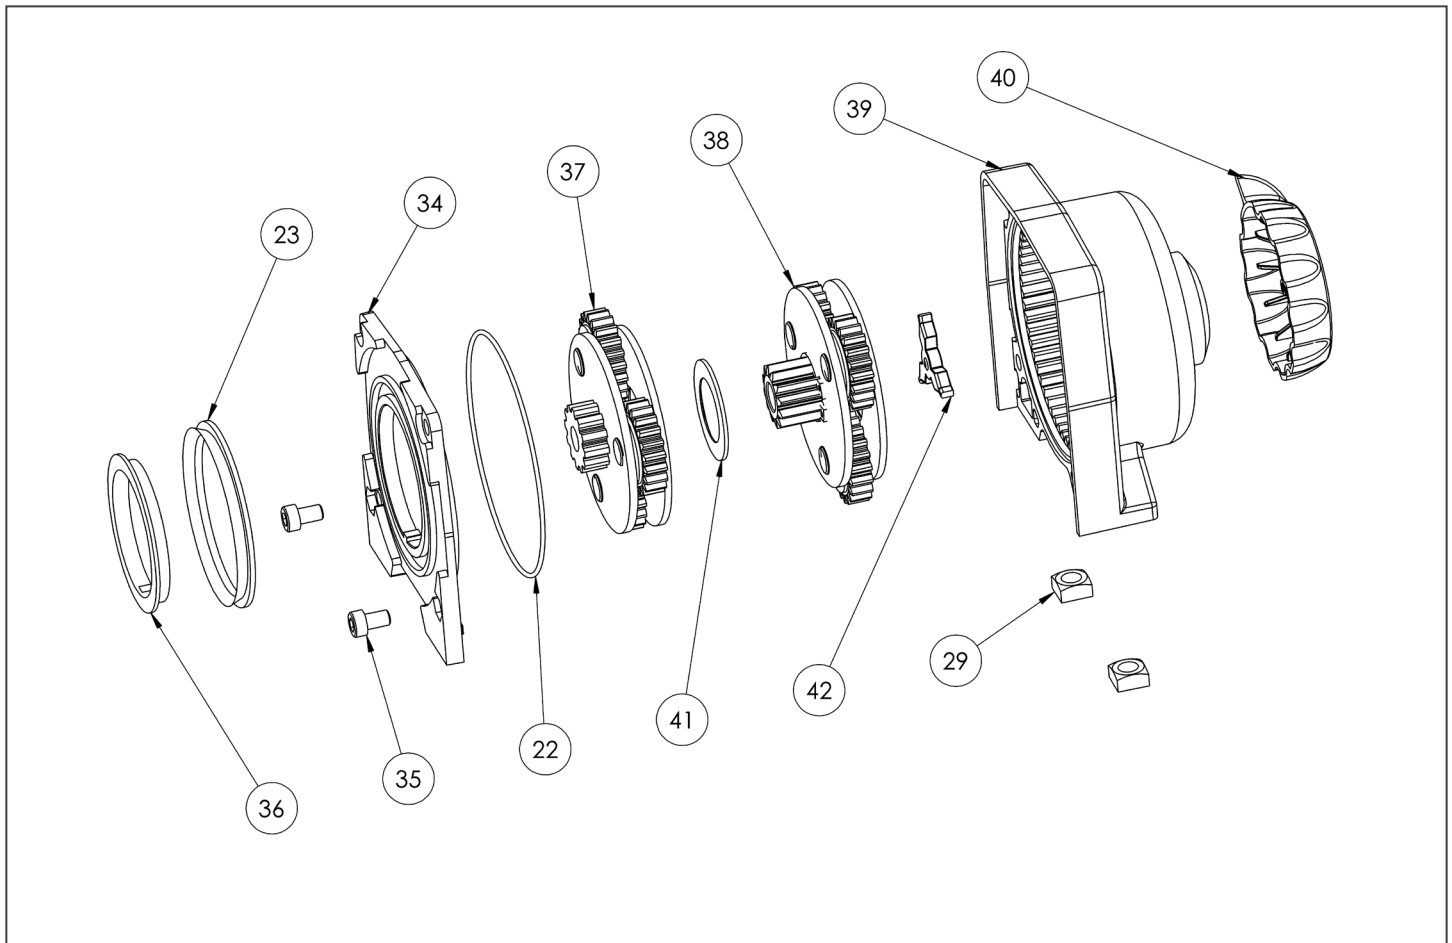

WINCH2GO SERIES SERVICE PARTS

		WINCH2GO	WINCH2GO SR
CONTENTS	DESCRIPTION	PART NUMBER	
Not Shown	Cables	90-42763	90-42763
Not Shown	Contactor	87-12893	87-12893
Not Shown	Circuit Breaker	87-14541	87-14541
Not Shown	Handlebar Switch	N/A	N/A
Not Shown	Hawse Fairlead	N/A	N/A
9(2pcs), 10(2pcs), 11(2pcs), 12(2pcs), 13(2pcs), 14(2pcs), 15(2pcs), 16, 17, 18, 19, 20(2pcs), 21, 22, 23, 24(2pcs), 25(2pcs), 26, 27(2pcs), 28, 29(2pcs), 30, 31, 32, 33, 34, 35(2pcs), 36	Motor Assembly (Includes brack)	87-24078	87-24078
Not Shown	Roller Fairlead	N/A	N/A
Not Shown	Remote Socket Assembly	90-42764	90-42764
4, 7(2pcs), 9(2pcs), 14(2pcs), 17, 21, 22(2pcs), 23(2pcs), 27(2pcs), 36(2pcs), 41	Small Parts Kit	90-42762	90-42762
Not Shown	Synthetic Winch Rope	N/A	87-42613
Not Shown	Wired Remote Control	87-12895	87-12895
Not Shown	Wire Winch Rope	87-42611	N/A

ITEM NO.	PART NUMBER	DESCRIPTION	QTY.
1	1140222-1-24-4	Screw, Socket Head M6-1.0 X 10mm	4
2	N/A	Motor End Assembly	1
3	1140222-1-24-2	Drum	1
4	1125260-1-9	Set Screw, M6-1.0 X 8mm	1
5	1140222-1-24-7	Spring, Clutch	1
6	1140222-1-24-61	Drive Shaft	1
7	1140222-1-24-3	Tie Bar	2
8	N/A	Gearbox End Assembly	1

ITEM NO.	PART NUMBER	DESCRIPTION	QTY.
22	1140222-1-24-24	O-Ring, Drum Support	1
23	1140222-1-24-10	Drum Seal	1
29	1140222-1-10	Square Nut, M8-1.25	2
34	1140222-1-24-13	Cover Plate	1
35	1140222-1-24-14	Screw, Socket Head M6-1.0 X 10mm	2
36	1140222-1-24-9	Drum Bearing	1
37	N/A	3rd Stage Planetary Assembly	1
38	N/A	2nd Stage Planetary Assembly	1
39	N/A	Gearbox	1
40	1140222-1-24-54	Clutch Handle	1
41	1140222-1-24-59	Bushing, Gearbox	1
42	1140222-1-24-56	Clutch Mechanism	1